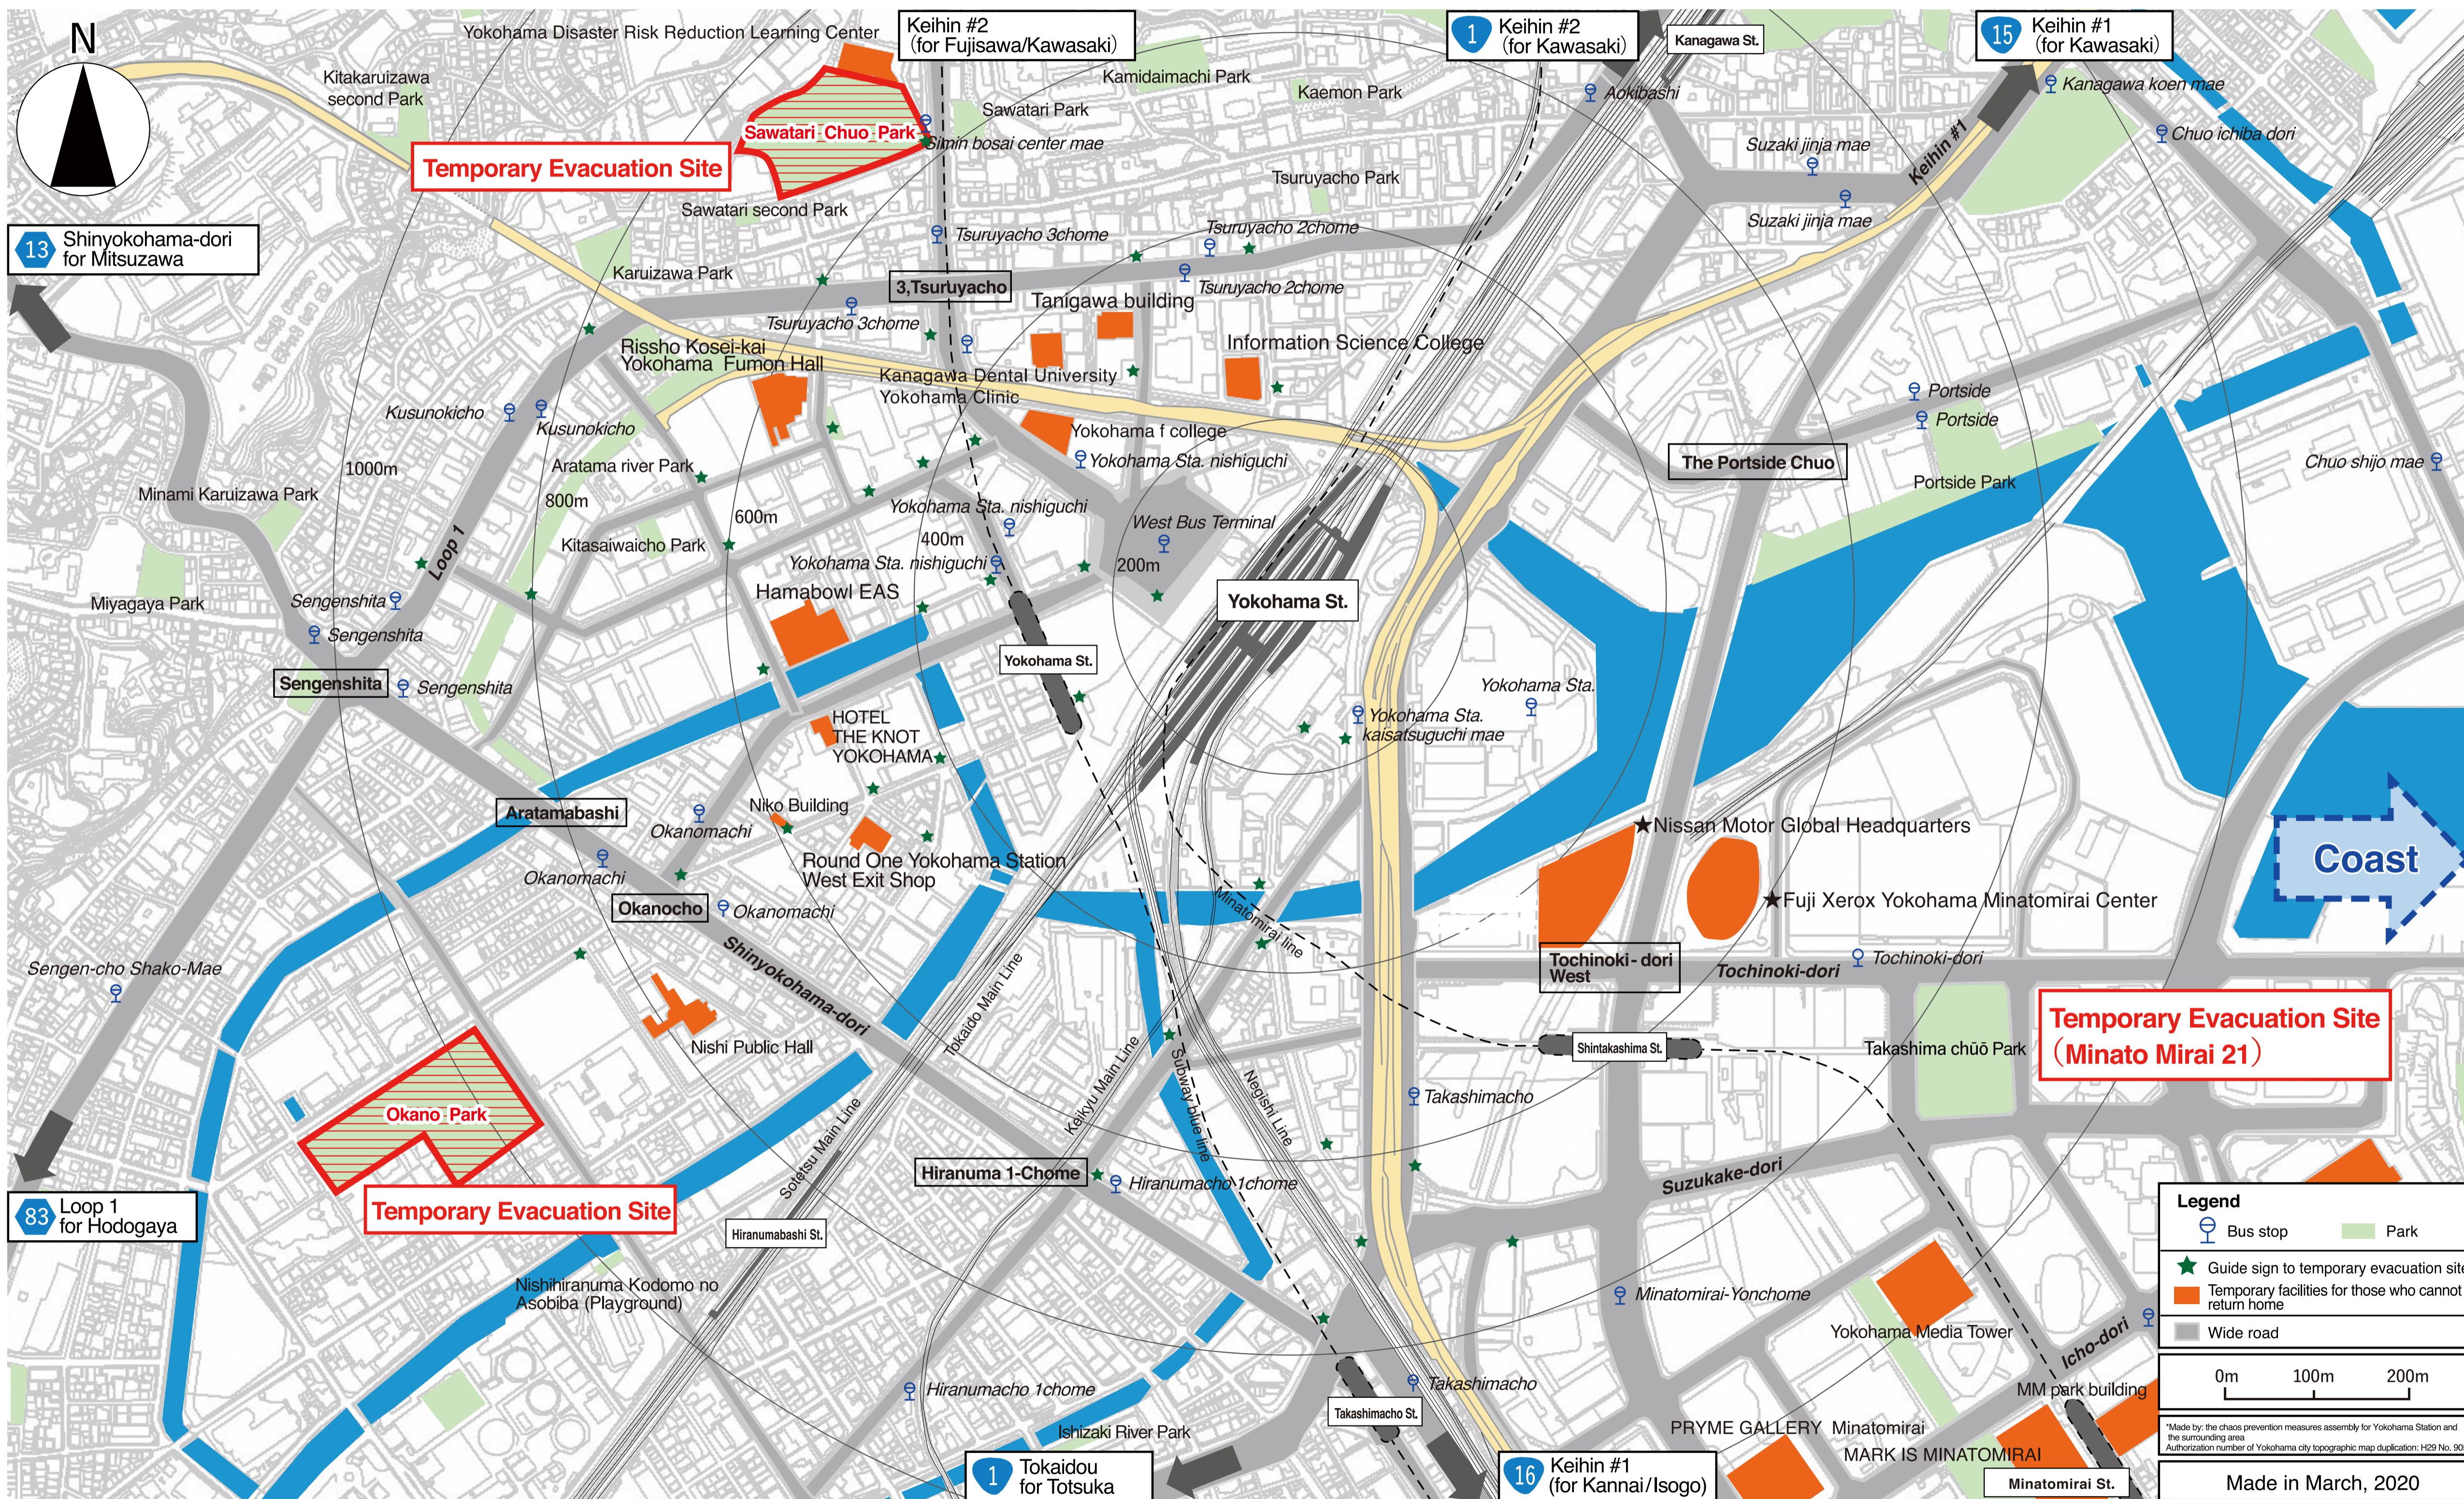

Evacuation map for those stuck near Yokohama Station and the surrounding area who cannot return home

This map shows temporary evacuation sites and temporary facilities for those who cannot return home in the event of a disaster.

■ When disaster strikes, be sure to check for damage to roadside buildings and bridges etc. and evacuate safely.

■ Please refer to the tsunami evacuation map when a tsunami warning is issued.

Explanation of terms

- Temporary evacuation site
  A park etc. that provides temporary security for residents and disaster-related information. (Usually from several hours to half a day after the disaster)
- Temporary facilities for those who cannot return home
  A facility that temporarily accepts those who cannot return home and provides, to the best of its ability, restrooms, water, and information in addition to a rest area. (Usually until the morning after the disaster)

Those who are unable to return home can use a temporary facility search system to check the open status of facilities.

Mobile phone

Smartphone

13 Shinyokohama-dori for Mitsuzawa

Sengenshita

83 Loop 1 for Hodogaya

Temporary Evacuation Site

Hiranuma 1-Chome

1 Tokaidou for Totsuka

1 Keihin #2 (for Kawasaki)

15 Keihin #1 (for Kawasaki)

The Portside Chuo

Temporary Evacuation Site (Minato Mirai 21)

Coast

Tochinoki-dori West

Legend

- Bus stop
- Park
- Guide sign to temporary evacuation site
- Temporary facilities for those who cannot return home
- Wide road

Made in March, 2020

The tsunami evacuation map for Yokohama Station and the surrounding area can be viewed on the Yokohama City website.

Evacuation map for residents and those who cannot return home near Yokohama Station and the surrounding area can be viewed on the Yokohama City website.

Person of notice:
The Yokohama-shi city maintenance station downtown area reproduction part (045-671-3857)
Yokohama-shi General Affairs Bureau crisis control room (045-671-2064)